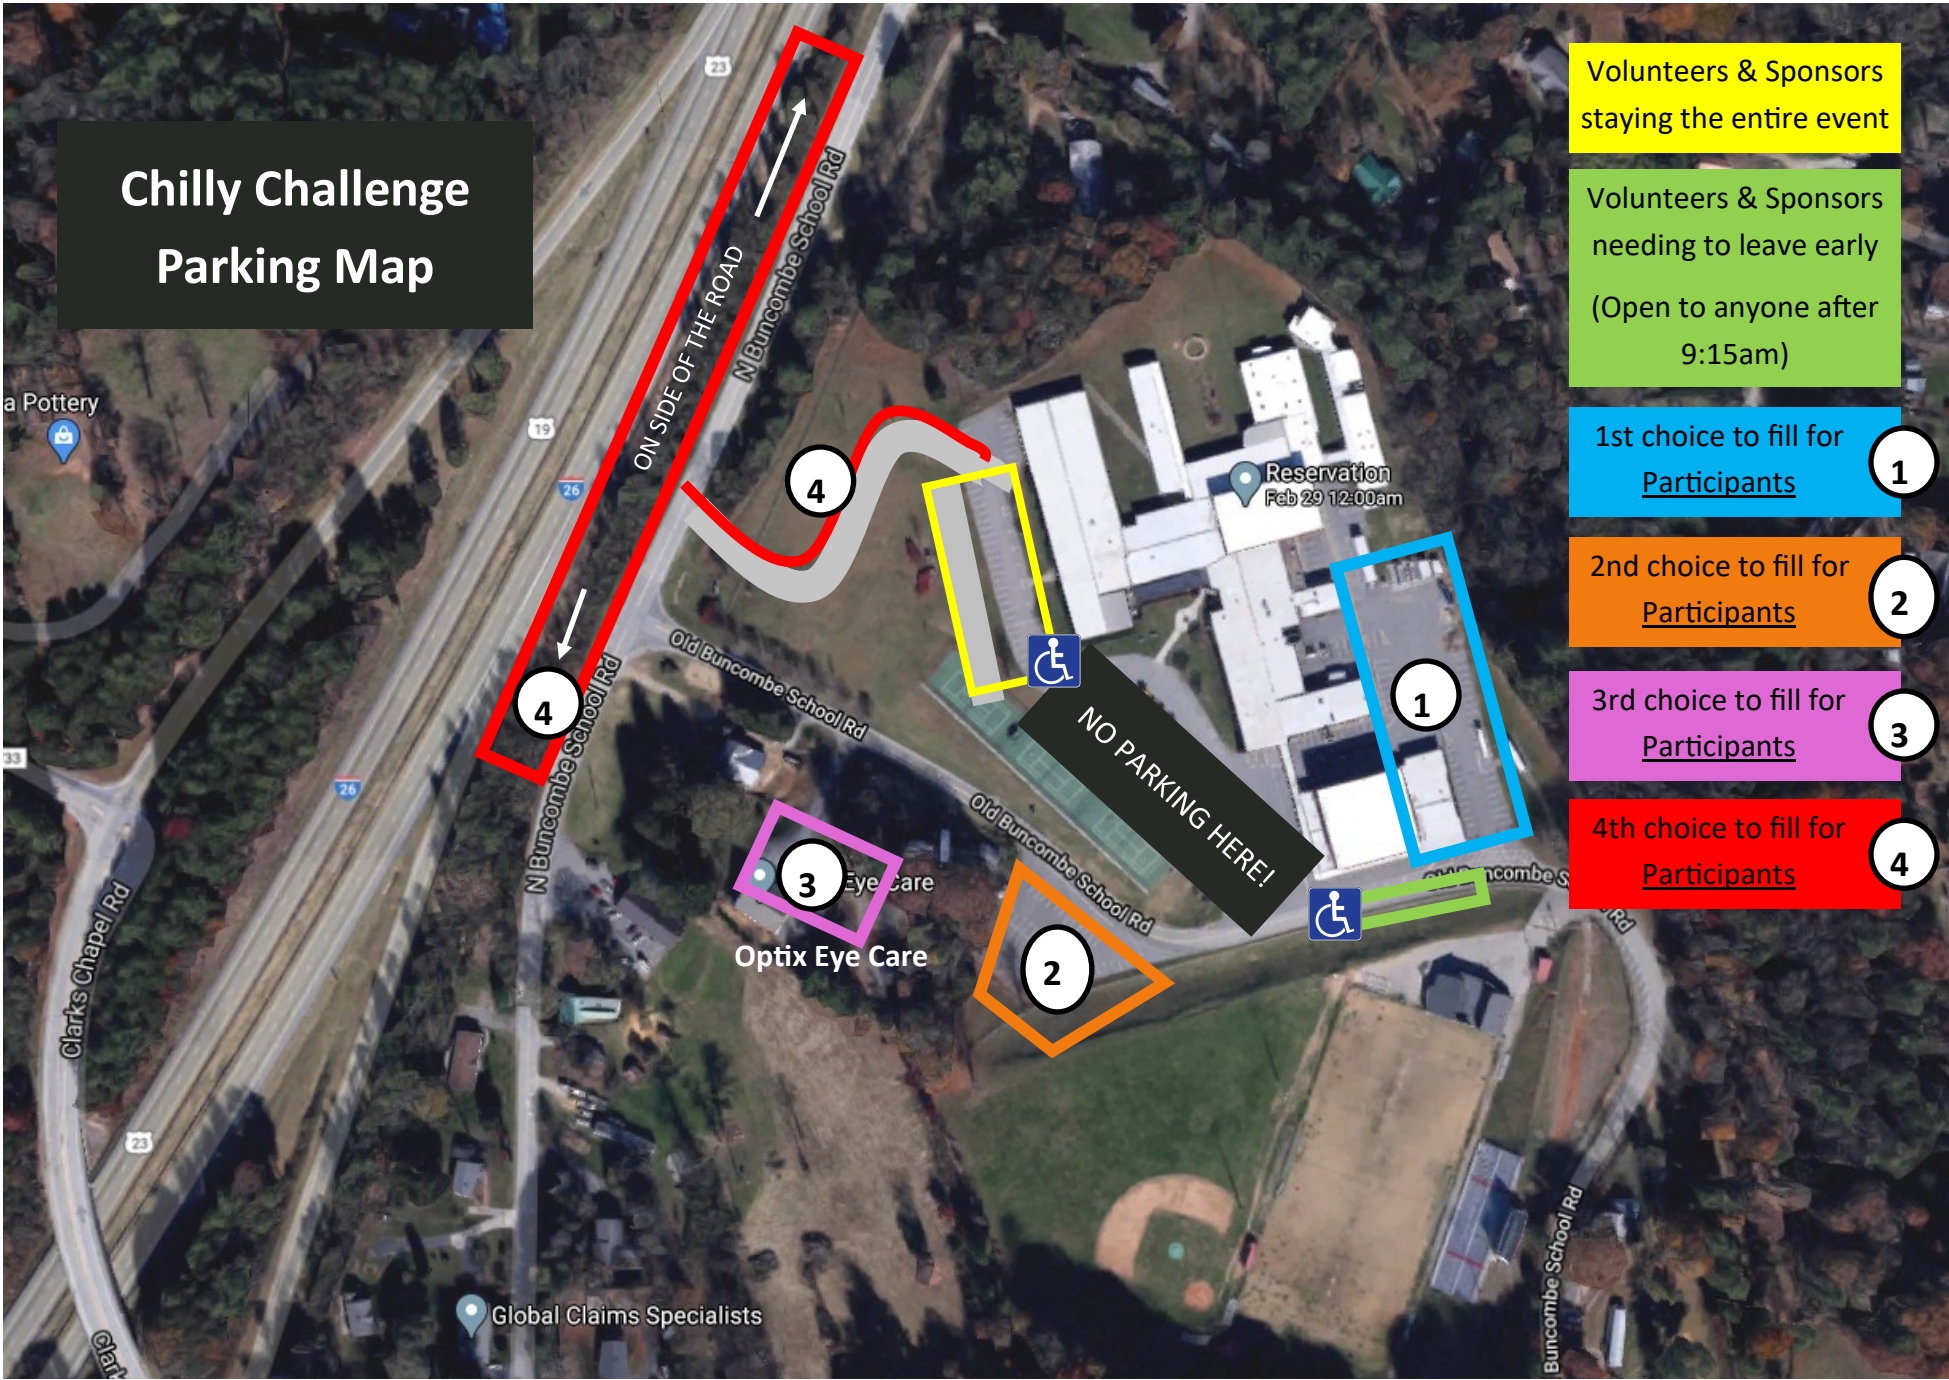

# Chilly Challenge Parking Map

Volunteers & Sponsors staying the entire event

Volunteers & Sponsors needing to leave early (Open to anyone after 9:15am)

1st choice to fill for Participants 1

2nd choice to fill for Participants 2

3rd choice to fill for Participants 3

4th choice to fill for Participants 4

**Handicapped Parking in green area or by the library**

Participants will need to walk around to the front of the gym, walk through area closed. Will walk by the green area.