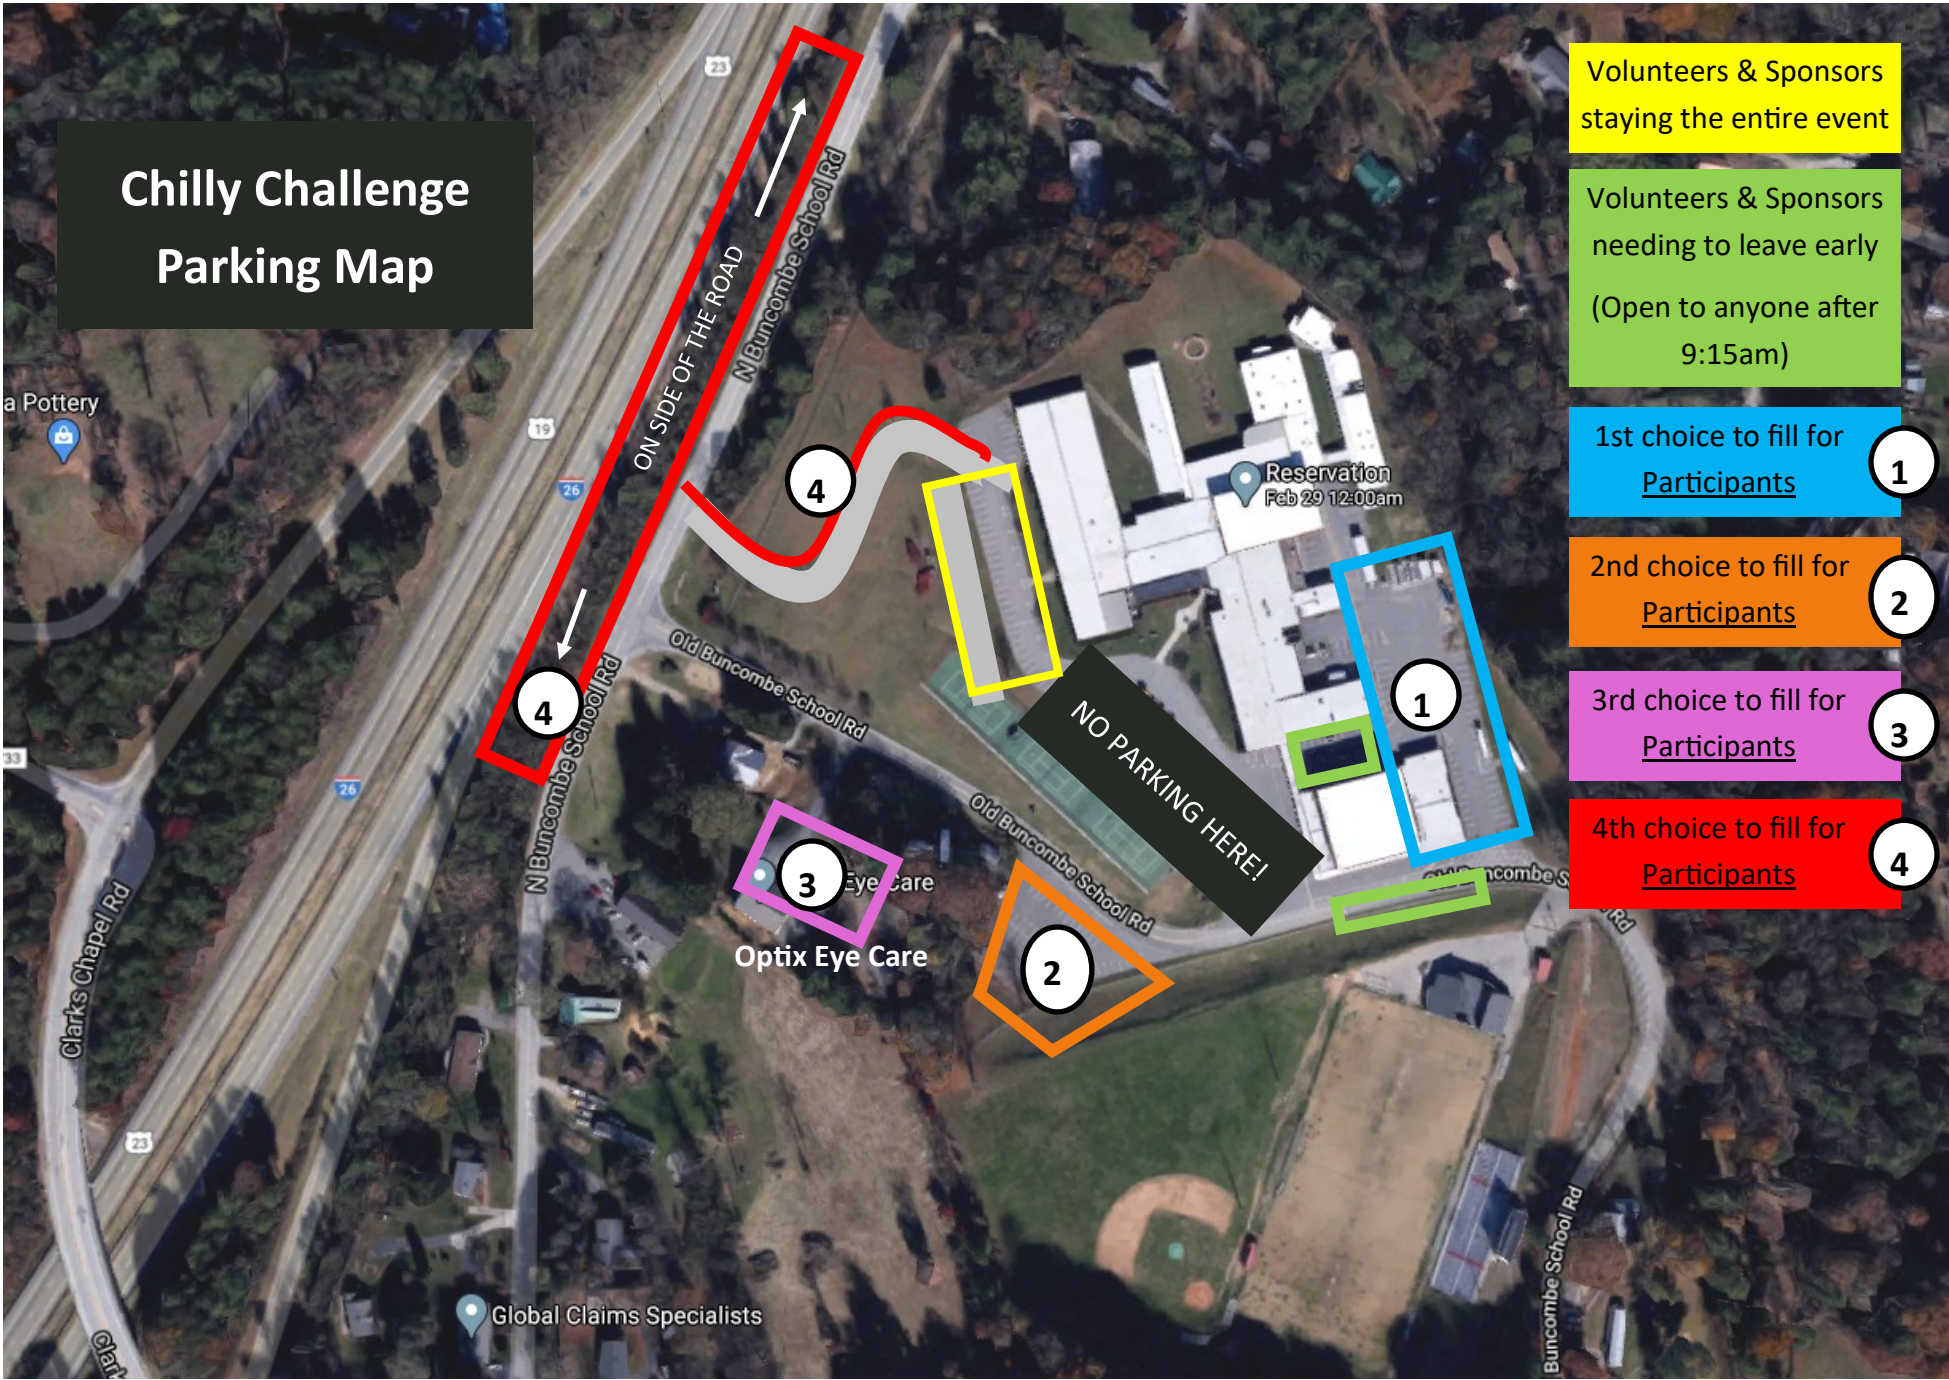

Chilly Challenge Parking Map

Volunteers & Sponsors staying the entire event

Volunteers & Sponsors needing to leave early (Open to anyone after 9:15am)

1st choice to fill for Participants 1

2nd choice to fill for Participants 2

3rd choice to fill for Participants 3

4th choice to fill for Participants 4

Handicapped Parking in either green area